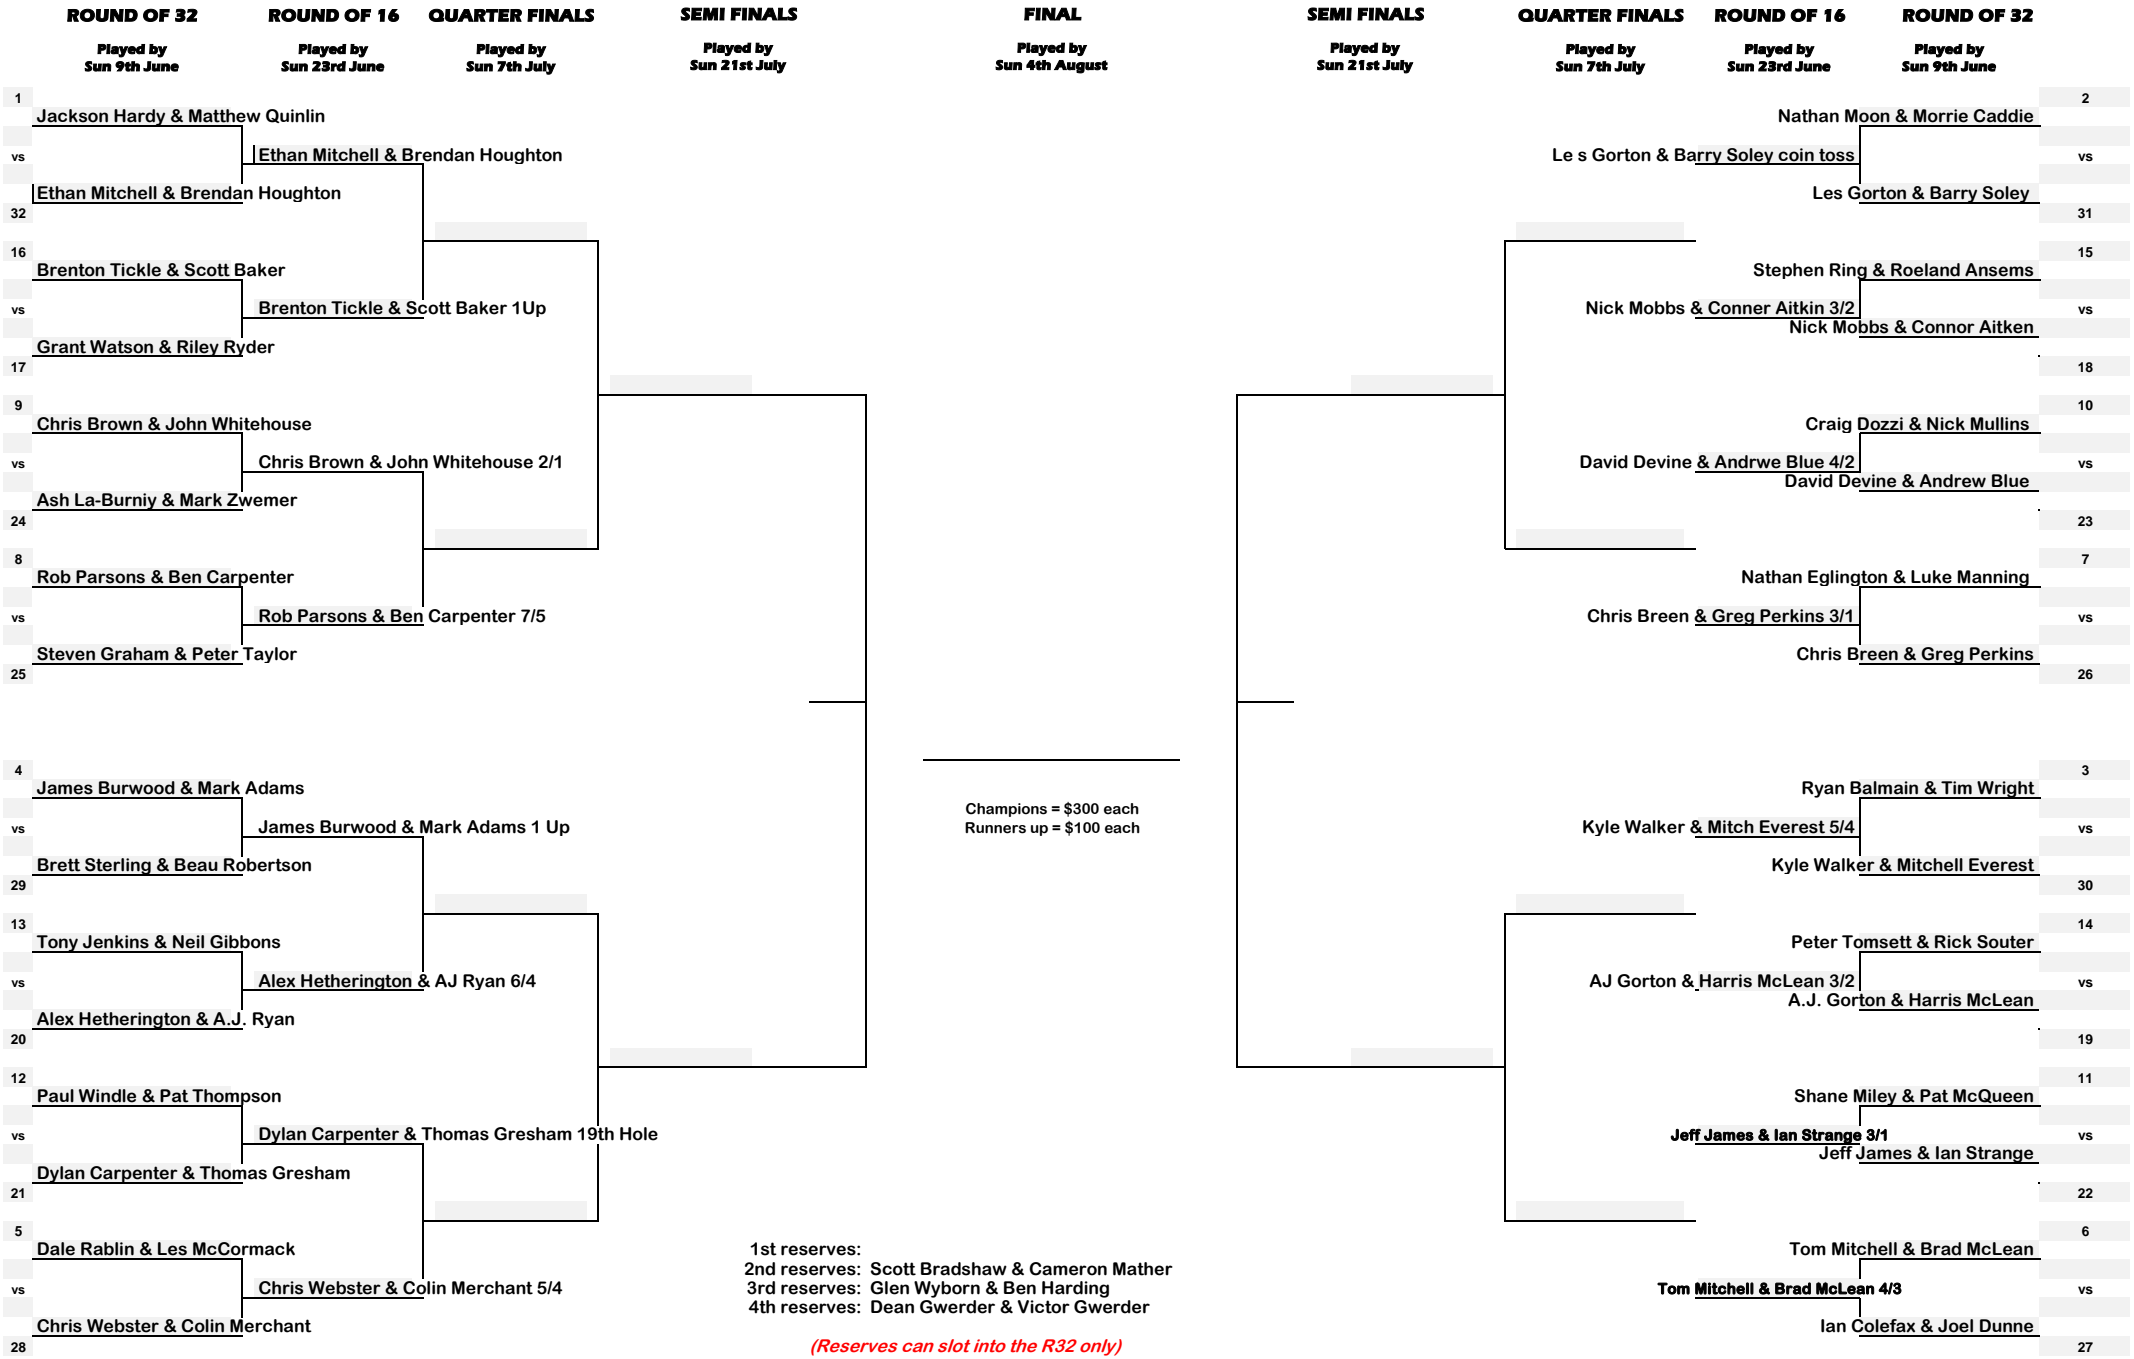

# 2024 EARLE WILLIAMS 4BBB MATCHPLAY SHIELD

Champions = \$300 each  
Runners up = \$100 each

- 1st reserves:  
2nd reserves: Scott Bradshaw & Cameron Mather  
3rd reserves: Glen Wyborn & Ben Harding  
4th reserves: Dean Gwerder & Victor Gwerder

*(Reserves can slot into the R32 only)*