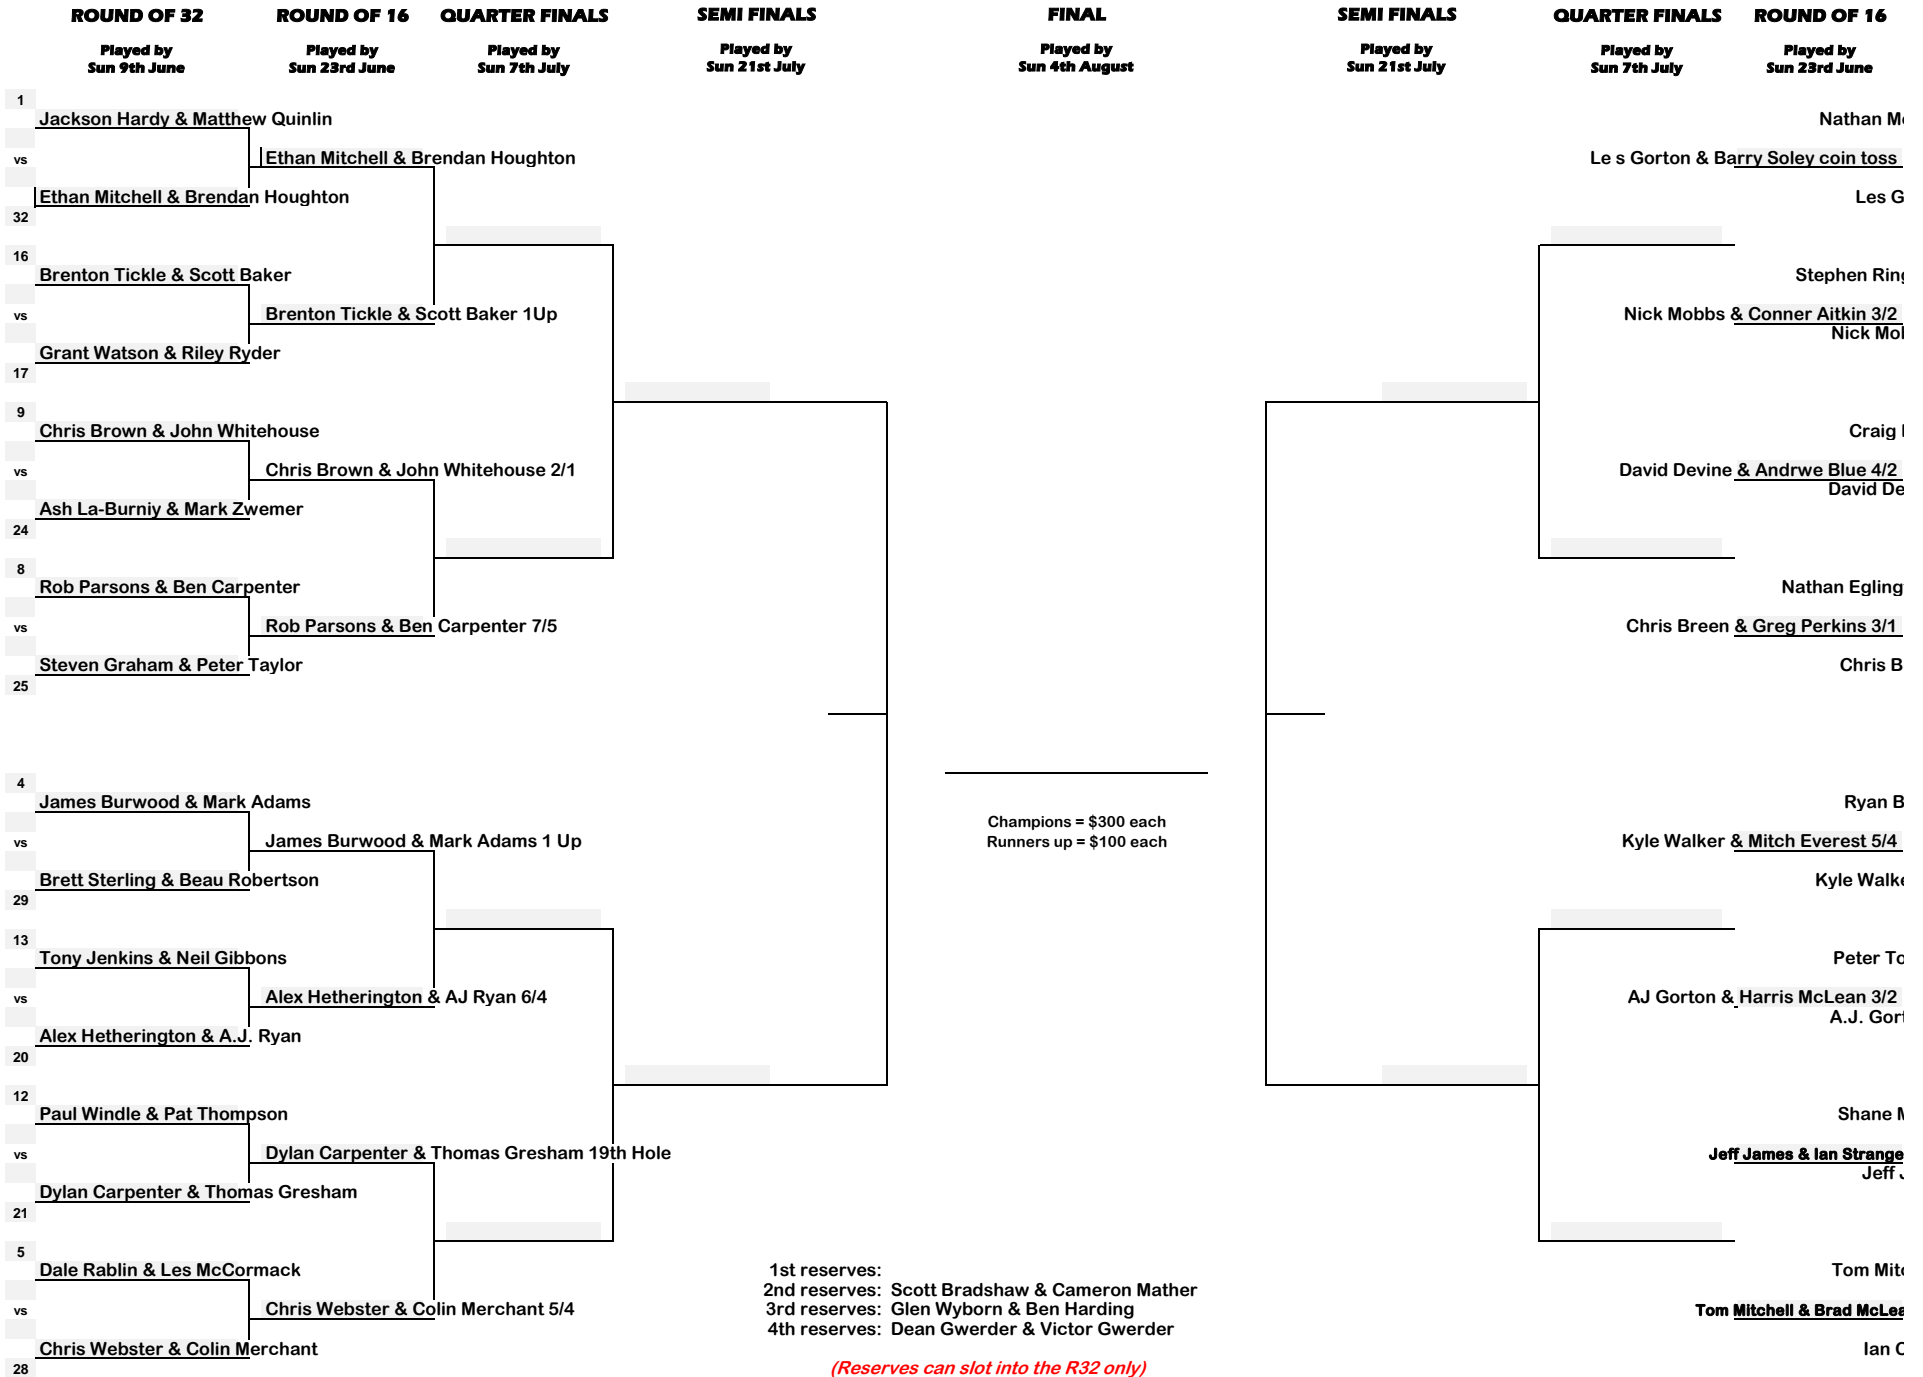

2024 EARLE WILLIAMS 4BBB MATCHPLAY SHIELD

ROUND OF 32

**Played by
Sun 9th June**

<u>Don & Morrie Caddie</u>	2
	vs
<u>Orton & Barry Soley</u>	31
	15
<u>g & Roeland Ansems</u>	
	vs
<u>obs & Connor Aitken</u>	
	18
	10
<u>Dozzi & Nick Mullins</u>	
	vs
<u>vine & Andrew Blue</u>	
	23
	7
<u>ton & Luke Manning</u>	
	vs
<u>reen & Greg Perkins</u>	
	26
	3
<u>almain & Tim Wright</u>	
	vs
<u>er & Mitchell Everest</u>	
	30
	14
<u>mssett & Rick Souter</u>	
	vs
<u>ton & Harris McLean</u>	
	19
	11
<u>Miley & Pat McQueen</u>	
	vs
<u>3/1 James & Ian Strange</u>	
	22
	6
<u>chell & Brad McLean</u>	
	vs
<u>an 4/3</u>	
<u>olefax & Joel Dunne</u>	
	27